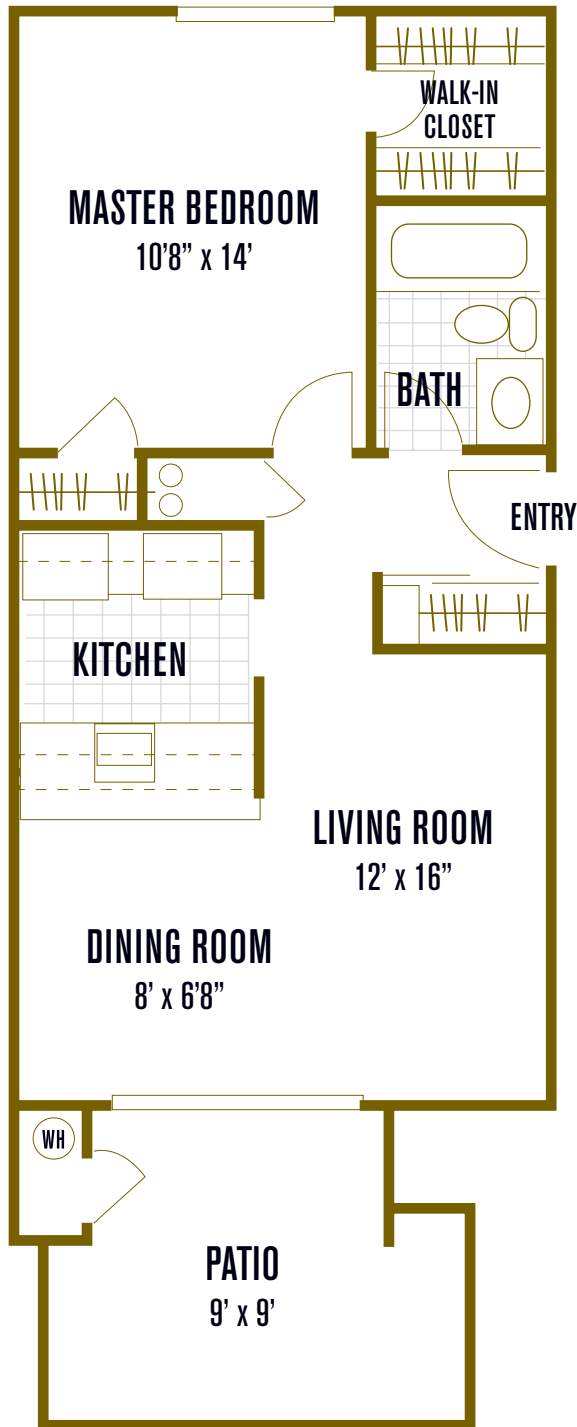

VALLEY RIDGE

APARTMENT HOMES

residence 1

900 Roanoke Drive | Martinez, CA 94553 | tel: 925.228.1990 | fax: 925.335.0447 | www.ExperienceValleyRidge.com

All room dimensions and square footages are approximate.