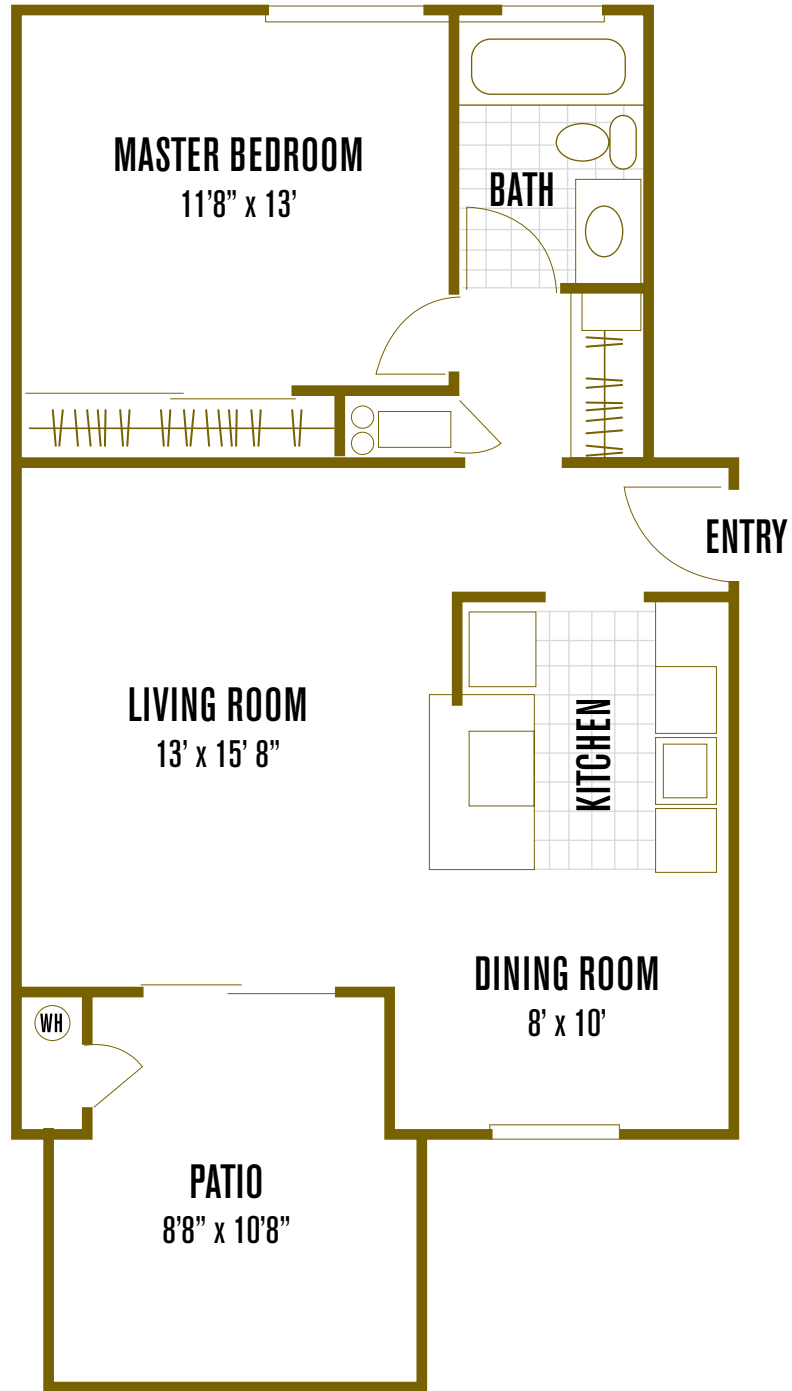

## residence 2

900 Roanoke Drive | Martinez, CA 94553 | tel: 925.228.1990 | fax: 925.335.0447 | [www.ExperienceValleyRidge.com](http://www.ExperienceValleyRidge.com)

All room dimensions and square footages are approximate.